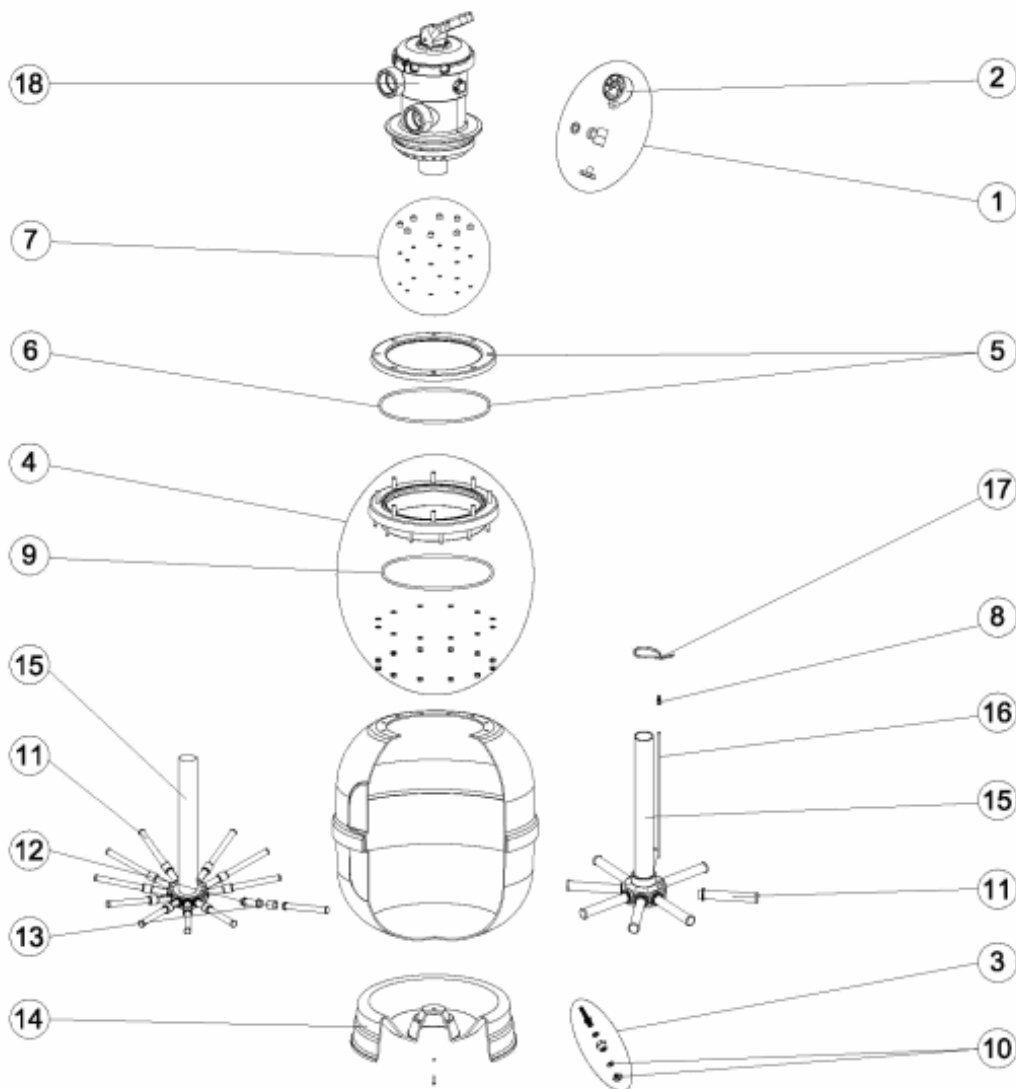

CODE **30768, 30769, 30770, 30771, 30772, 33847, 33848**

DESCRIPTION: **ASTER FILTER TOP VALVE**

ENGLISH

POS	CODE	DESCRIPTION	POS	CODE	DESCRIPTION
1	4404220101	COMPLETE PRESSURE GAUGE UNIT	14	01414R0400	BASE D 450
2	4404220102	PRESSURE GAUGE 1/8" 3 KG./CM	14	00498R0400	FOOT ASTER FILTER D.450
3	4404040110	NEW WATER PURGE 3/8"	14	15786R0402	BASE D 500
4	4404160809	20-SCREW NECK RING	14	00495R0500	FILTER BASE D 650
5	4404260105	VALVE TOP FIXING RING	14	00496R1000	BASE D 750 V-ASTER
6	4404260106	VALVE TOP RING FIXING GASKET	14	00501R0150	FILTER BASE 900
7	4404260107	VALVE TOP FIXING RING SCREWS	15	30768R0421	COLLECTOR ASSEMBLY ASTER D. 350 TOP 1"
8	4404040108	AIR PURGE	15	23075R0421	COLLECTOR ASSEMBLY ASTER D. 450 TOP 1"
9	4404020116	'O' RING 255X4	15	23076R0421	COLLECTOR ASSEMBLY ASTER D. 500 TOP 1"
10	4404040113	DRAIN PLUG AND GASKET	15	23077R0421	COLLECTOR ASSEMBLY ASTER D. 600 TOP 1"
11	4404300917	MANIFOLD ARM 1" 110 mm	15	30772R0421	COLLECTOR ASSEMBLY ASTER D. 650 TOP 1"
11	4404300915	MANIFOLD ARM 1" 175 mm	15	33847R0421	COLLECTOR ASSEMBLY ASTER D. 750 TOP 1"
11	4404300916	MANIFOLD ARM 1" 225 mm	15	33848R0421	COLLECTOR ASSEMBLY ASTER D. 900 TOP 1"
12	4404260419	MANIFOLD ARM 1" 100 mm	16	04959R0430	TUBE 6MM D 350
13	4404260418	UNION 1"	16	04959R0431	TUBE 6MM D 450

CODE **30768, 30769, 30770, 30771, 30772, 33847, 33848**

DESCRIPTION: **ASTER FILTER TOP VALVE**

ENGLISH

POS	CODE	DESCRIPTION	POS	CODE	DESCRIPTION
16	04959R0432	TUBE 6MM D 900	18	31993	MULTIPOINT VALVE 1 1/2"
17	00471R0413	UNEX PLATE REF 2247	18	33969	MULTIPOINT VALVE 2"